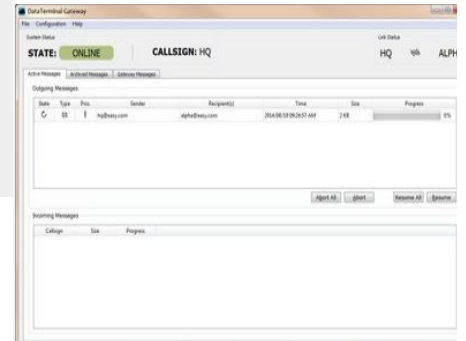

Data Terminals Gateway

DATA TERMINAL (DT) GATEWAY email interface, together with...